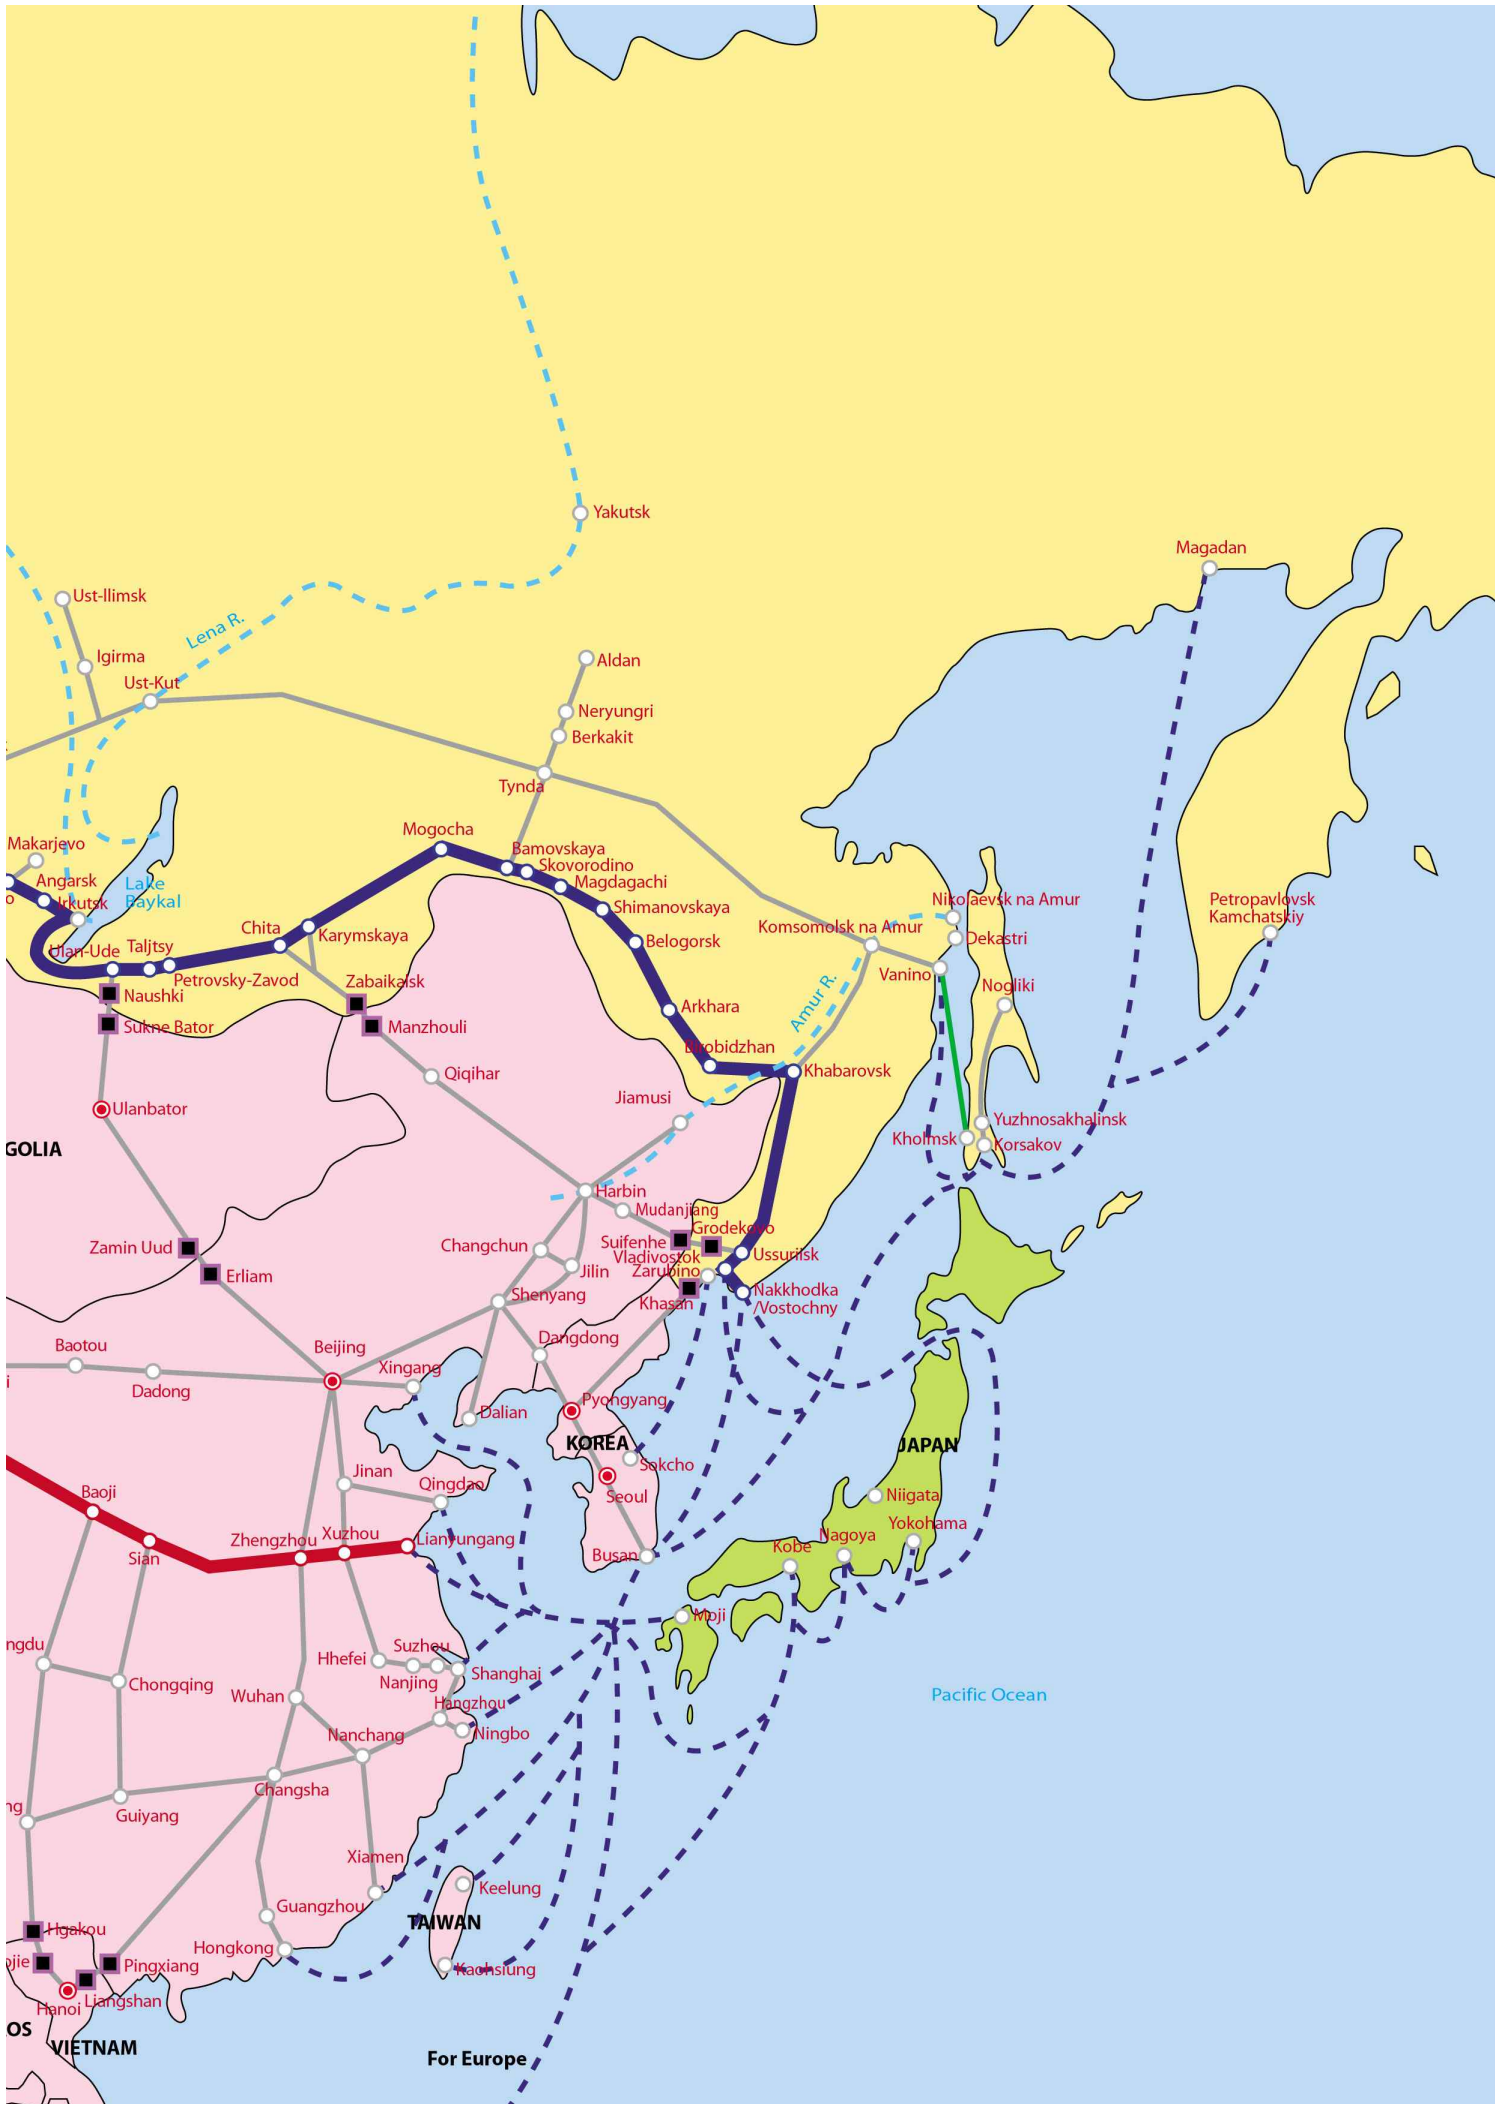

UNICO

FORWARDING MAP

www.unicologx.com

UNICO

UNICO LOGISTICS

-  BORDER STATION
-  TSR MAIN ROUTE
(TRANS SIBERIAN RAILWAY)
-  TCR
(TRANS CHINA RAILWAY)
-  RAILROAD
-  MAIN OCEAN ROUTE
-  RIVER ROUTE
-  CIS RAIL FERRY

UNICO LOGISTICS

DYNAMIC FLOW OVER THE RAILWAY

VARIOUS HANDLING OF ALL KINDS OF UNITS ;

- CONTAINER
- BREAK BULK
- CARS
- HEAVY VEHICLE TRAFFIC ;

DIRECT HANDLING OVER

- TRANS SIBERIAN RAILWAY
- TRANS CHINA RAILWAY
- TRANS ZABAIKALSK RAILWAY
- TRANS MONGOLIAN RAILWAY

RESPONSIBLE HANDLING TO/FROM ORIGIN ;

- KOREA / CHINA / ALL OTHER ASIAN COUNTRIES
- RUSSIA/UZBEKISTAN/KAZAKHSTAN/UKRAINE & OTHER CIS COUNTRIES
- FINLAND

SPIDER NETWORK OVER THE WORLD ;

- UNICO OVERSEAS COOPERATION